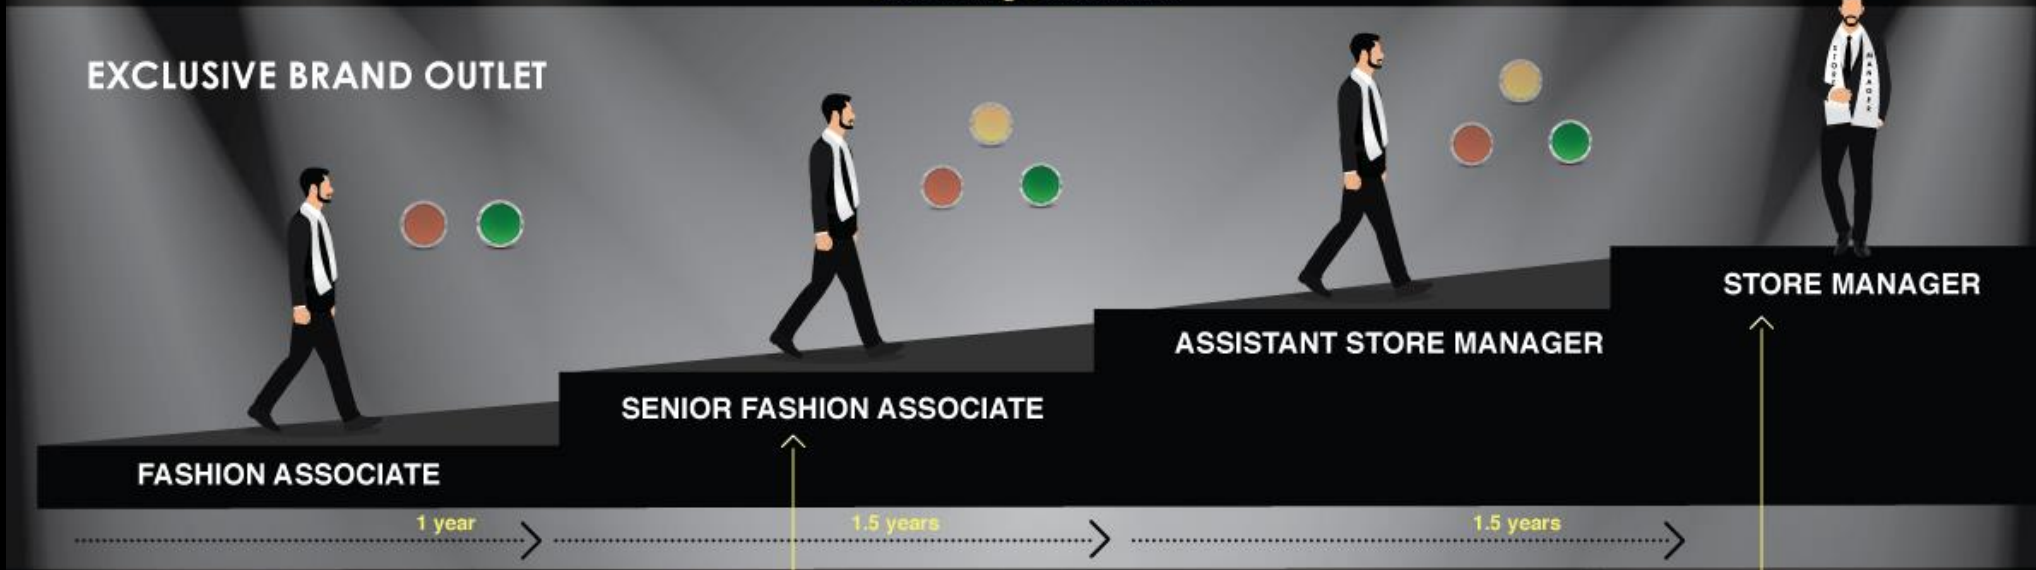

# Arvind Express (M – SMILE)

Arvind Express is ALBL's career progression initiative for high performers to help scale the organisation levels.

**EXCLUSIVE  
BRAND OUTLET**

**KEY  
ACCOUNT**

*· Fashioning Possibilities ·*

· Fashioning Possibilities ·

- Scores less than 75%
- Scores between 75-85%
- Scores 86% and above