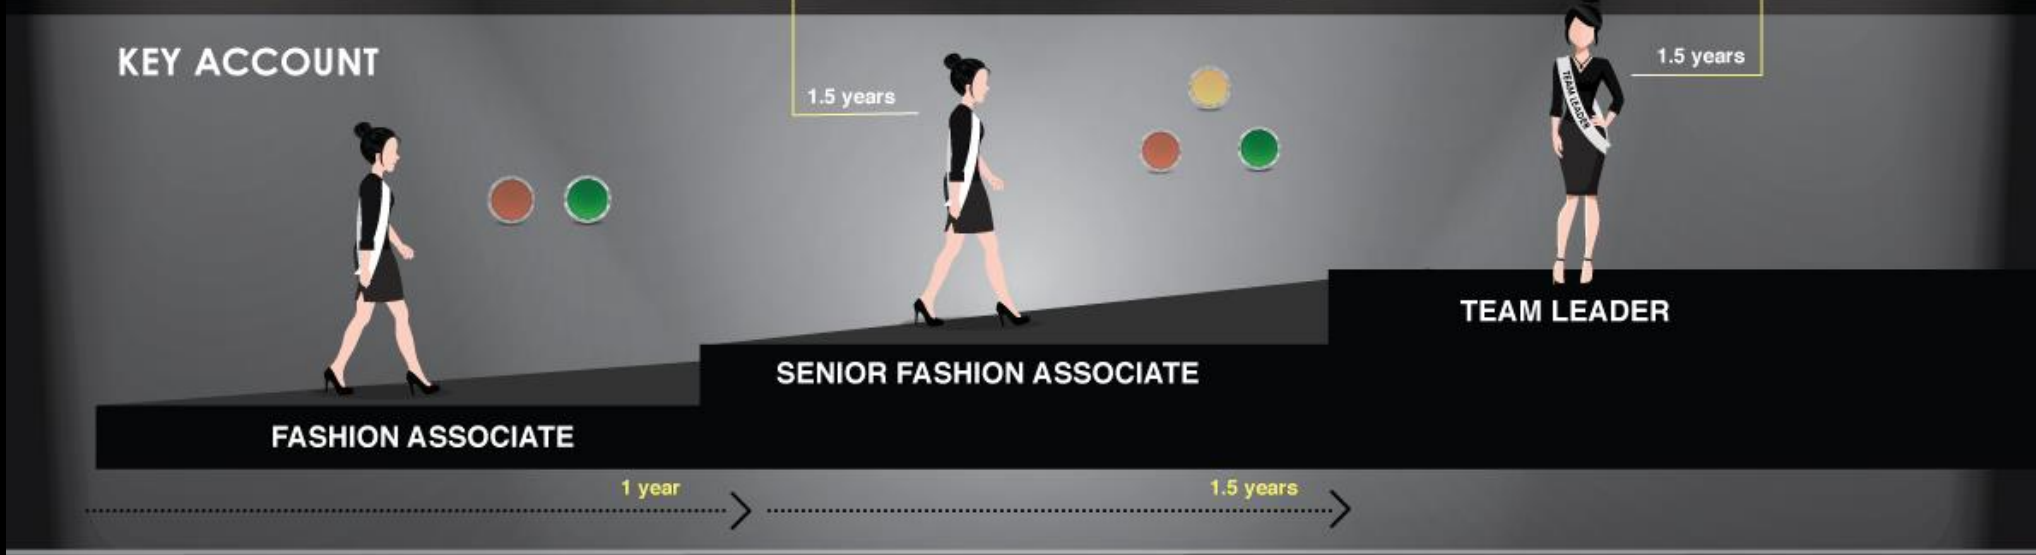

# Arvind Express (M – SMILE)

Arvind Express is ALBL's career progression initiative for high performers to help scale the organisation levels.

**EXCLUSIVE  
BRAND OUTLET**

**KEY  
ACCOUNT**

*· Fashioning Possibilities ·*

· Fashioning Possibilities ·

- Scores less than 75%
- Scores between 75-85%
- Scores 86% and above