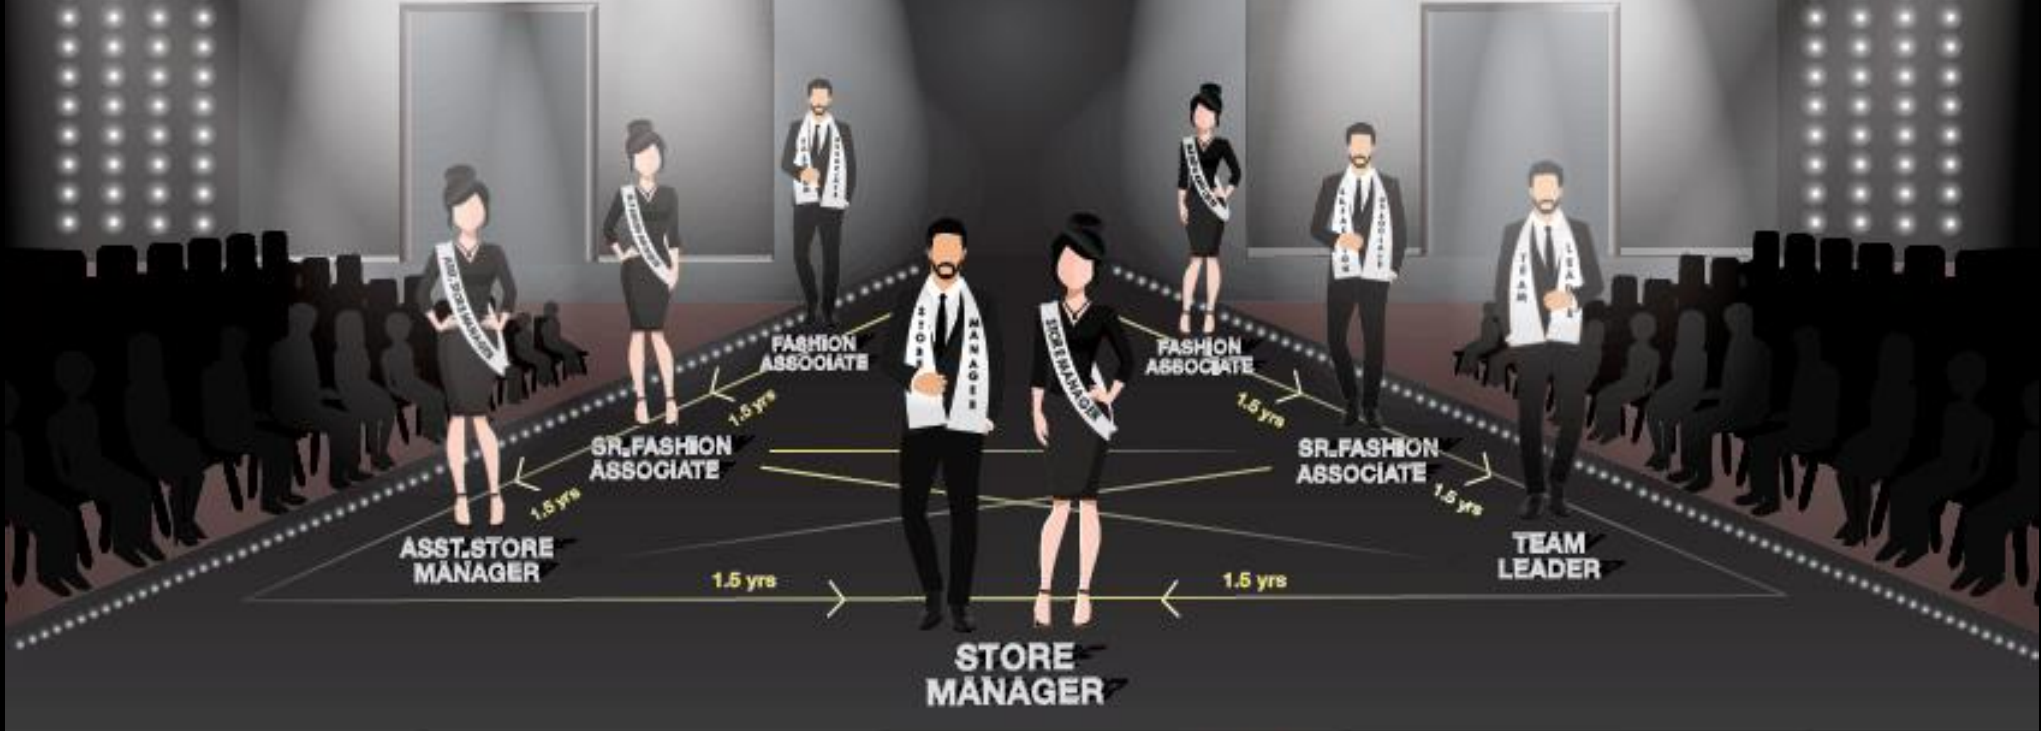

# Arvind Express (M – SMILE)

Arvind Express is ALBL's career progression initiative for high performers to help scale the organisation levels.

**EXCLUSIVE  
BRAND OUTLET**

**KEY  
ACCOUNT**

*· Fashioning Possibilities ·*

· Fashioning Possibilities ·

- Scores less than 75%
- Scores between 75-85%
- Scores 86% and above